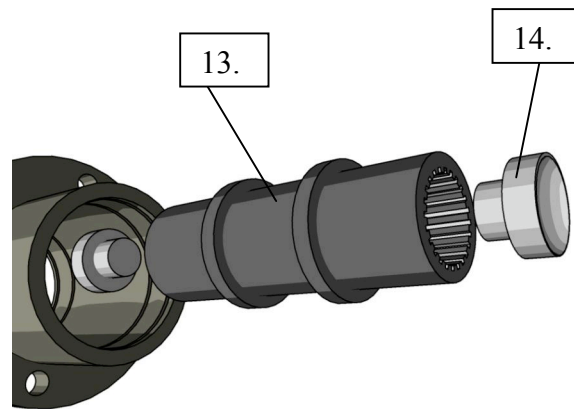

Inside the Bearing Kit

This area is for information regarding maintenance on these parts.

Top Bearing Parts List

1	D933 M14x40	Hex Head Cap Screw 8.8
2	D985 M14	Lock Nut
3	UBPFL 207	Flange Bearing
4	D985 M10	Lock Nut
5	D912 M10x35	Cylinder Head Stud
6	PD 212-0	Bearing Kit
7	PD 786	Bearing Housing
8	6012 2RS	Steel Ball Bearing
9	D472 J 95x3	Snap Rings
10	D3760 A60/95x10	Oil/Grease Seal
11	SF 6585	Washer
12	NT 1-105	Dust Cap
13	PD 785	Hollow Spline Shaft
14	SF 6583	Button