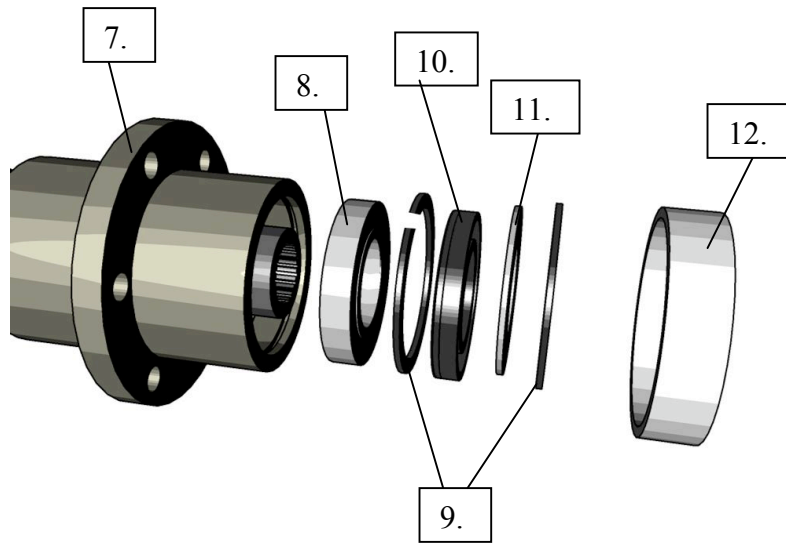

### 4ft Extension and 22ft Pipe Monster

### 18 Foot Pipe Monster

This area is for information regarding maintenance on these parts.

### Inside the Bearing Kit

This area is for information regarding maintenance on these parts.

## Top Bearing Parts List

1	D933 M14x40	Hex Head Cap Screw 8.8
2	D985 M14	Lock Nut
3	UBPFL 207	Flange Bearing
4	D985 M10	Lock Nut
5	D912 M10x35	Cylinder Head Stud
6	PD 212-0	Bearing Kit
7	PD 786	Bearing Housing
8	6012 2RS	Steel Ball Bearing
9	D472 J 95x3	Snap Rings
10	D3760 A60/95x10	Oil/Grease Seal
11	SF 6585	Washer
12	NT 1-105	Dust Cap
13	PD 785	Hollow Spline Shaft
14	SF 6583	Button