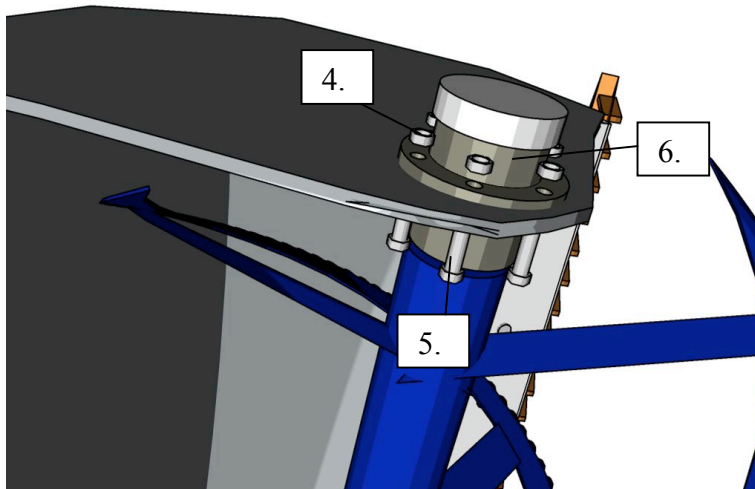

### 4ft Extension and 22ft Pipe Monster

### 18 Foot Pipe Monster

This area is for information regarding maintenance on these parts.

## Top Bearing Parts List

1	D933 M14x40	Hex Head Cap Screw 8.8
2	D985 M14	Lock Nut
3	UBPFL 207	Flange Bearing
4	D985 M10	Lock Nut
5	D912 M10x35	Cylinder Head Stud
6	PD 212-0	Bearing Kit
7	PD 786	Bearing Housing
8	6012 2RS	Steel Ball Bearing
9	D472 J 95x3	Snap Rings
10	D3760 A60/95x10	Oil/Grease Seal
11	SF 6585	Washer
12	NT 1-105	Dust Cap
13	PD 785	Hollow Spline Shaft
14	SF 6583	Button